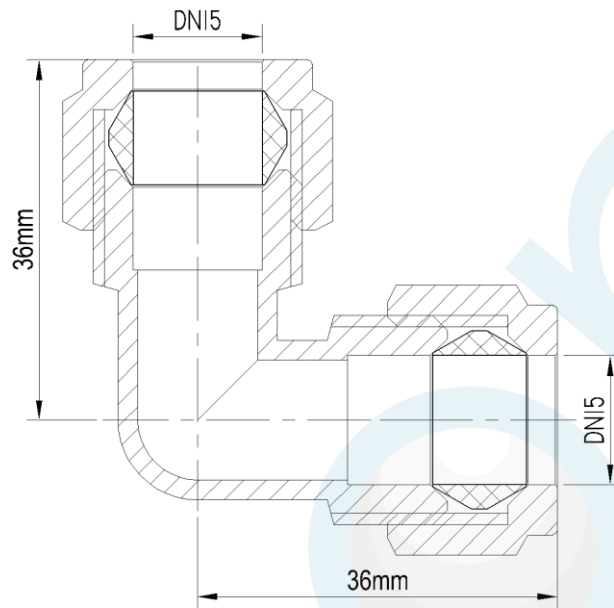

ELBOW CxC 15mmC x 15mmC CP N/O

Product Code : 84207

Brand Name: **elson**

Product Specification

- Watermark Licence Number: WMKA 02497
- In compliance with AS 3688
- Material: DR Brass, Complies with AS 2345
- Suitable for Potable Water – complies with AS/NZS 4020
- Maximum Working Temperature: 95°C
- Maximum Working Pressure at 20°C : 2100Kpa
- Threads are all BSP